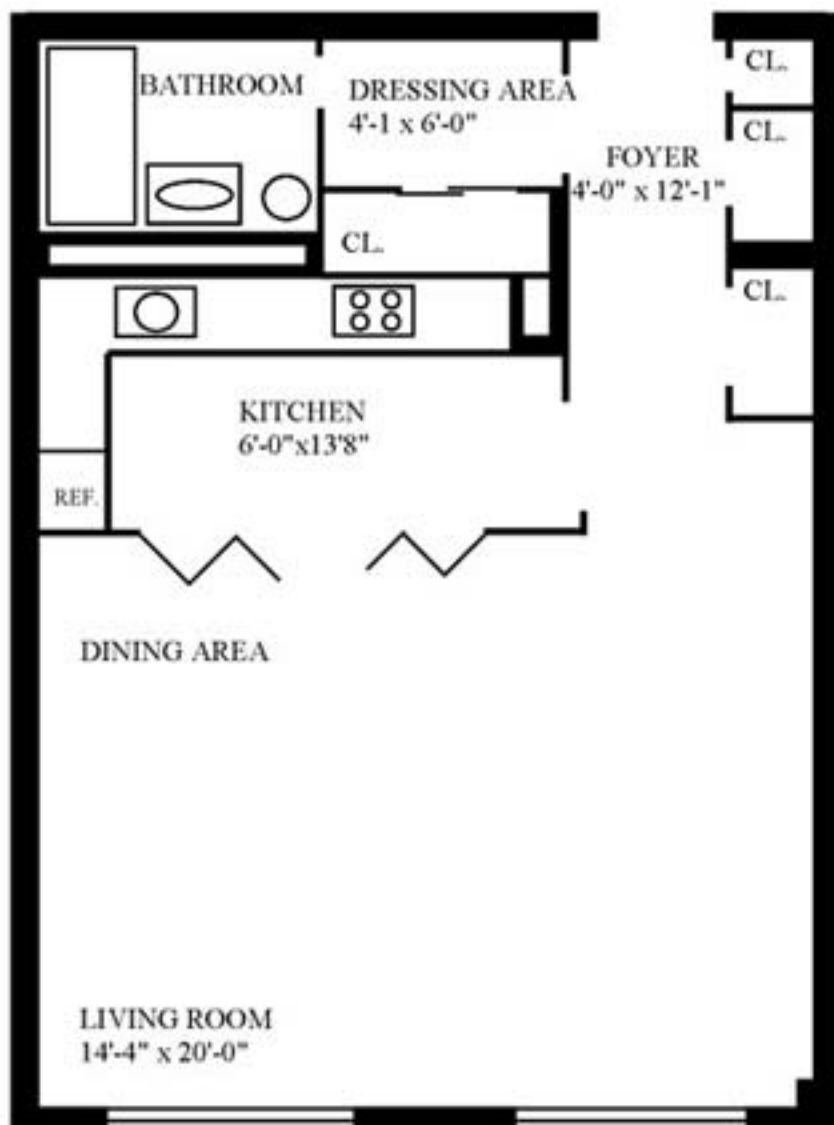

SEA VERGE

OCEANFRONT RENTALS

APARTMENT B/D/G/J
STUDIO APARTMENT

Sea Verge Apartments
385 Ocean Blvd.
Long Branch, NJ 07740

Rental Office Hours:
Monday - Saturday 10AM-5PM
Sundays 1PM - 5PM
Phone (888) 703-9862
www.SeaVerge.com