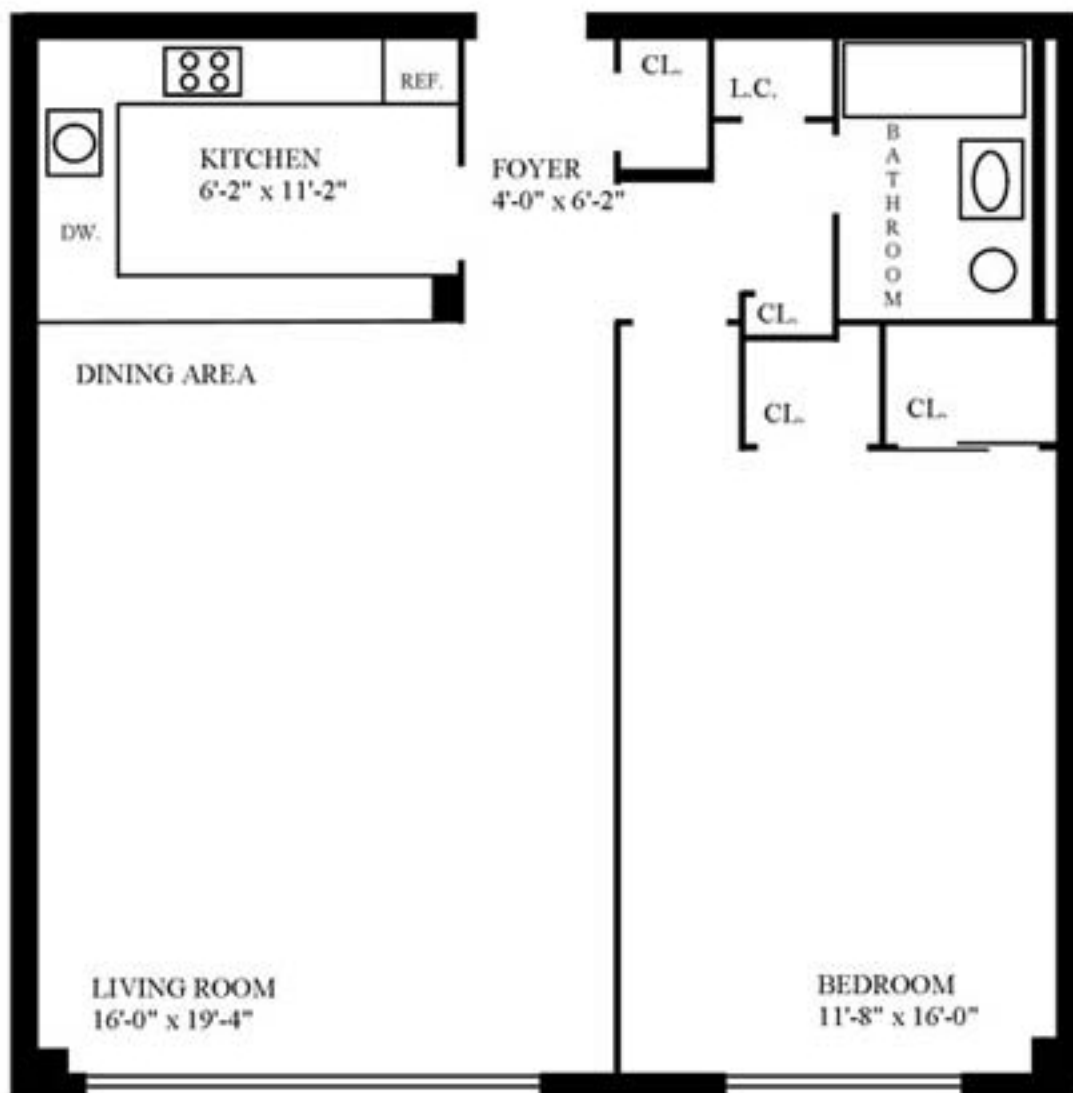

SEA VERGE

OCEANFRONT RENTALS

**APARTMENT C/H
ONE BEDROOM APARTMENT**

Sea Verge Apartments
385 Ocean Blvd.
Long Branch, NJ 07740

Rental Office Hours:
Monday - Saturday 10AM-5PM
Sundays 1PM - 5PM
Phone (888) 703-9862
www.SeaVerge.com