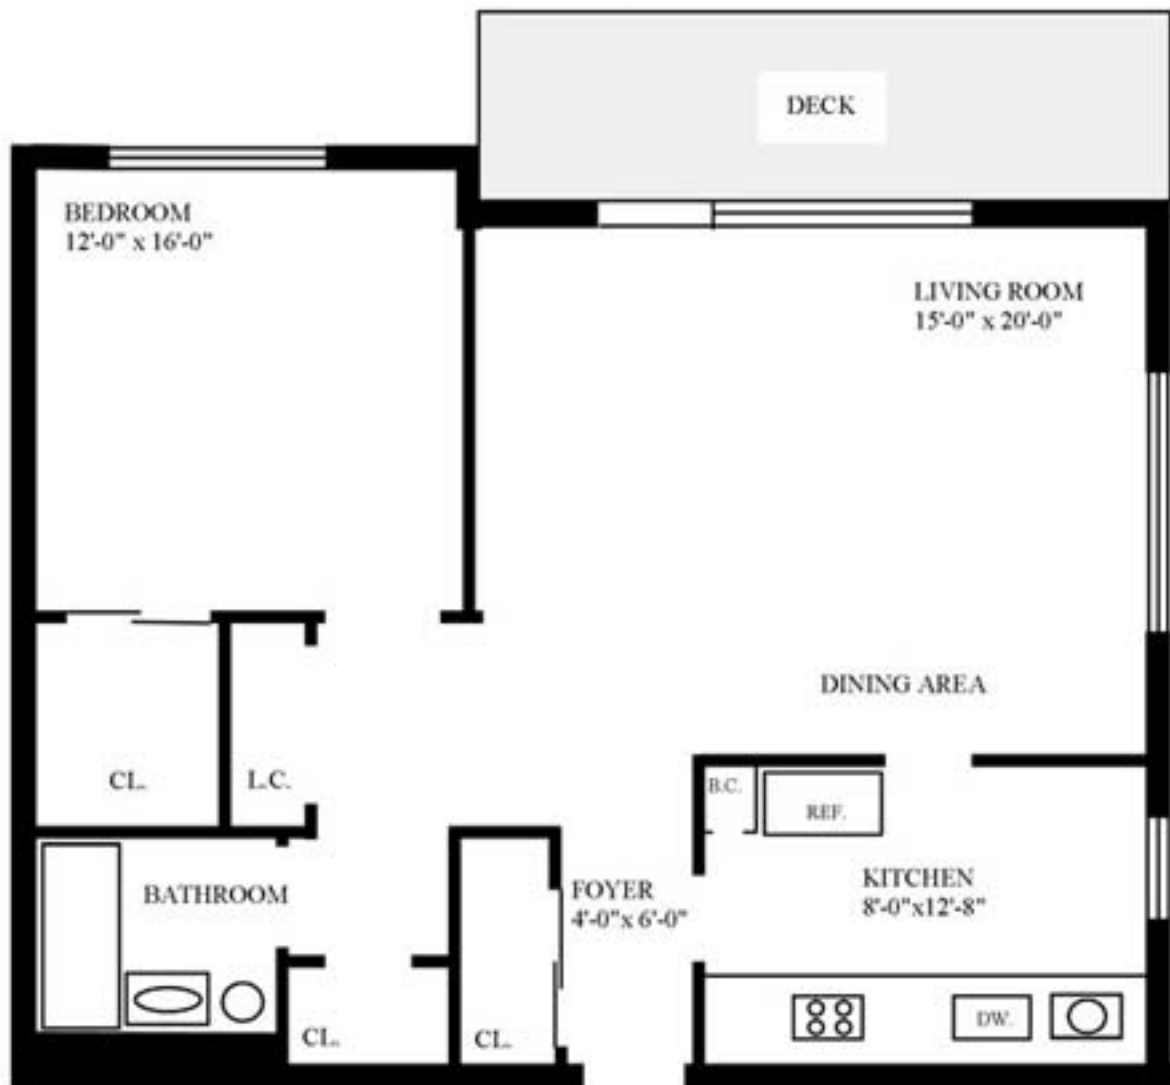

SEA VERGE

OCEANFRONT RENTALS

APARTMENT F
ONE BEDROOM APARTMENT

Sea Verge Apartments
385 Ocean Blvd.
Long Branch, NJ 07740

Rental Office Hours:
Monday - Saturday 10AM-5PM
Sundays 1PM - 5PM
Phone (888) 703-9862
www.SeaVerge.com