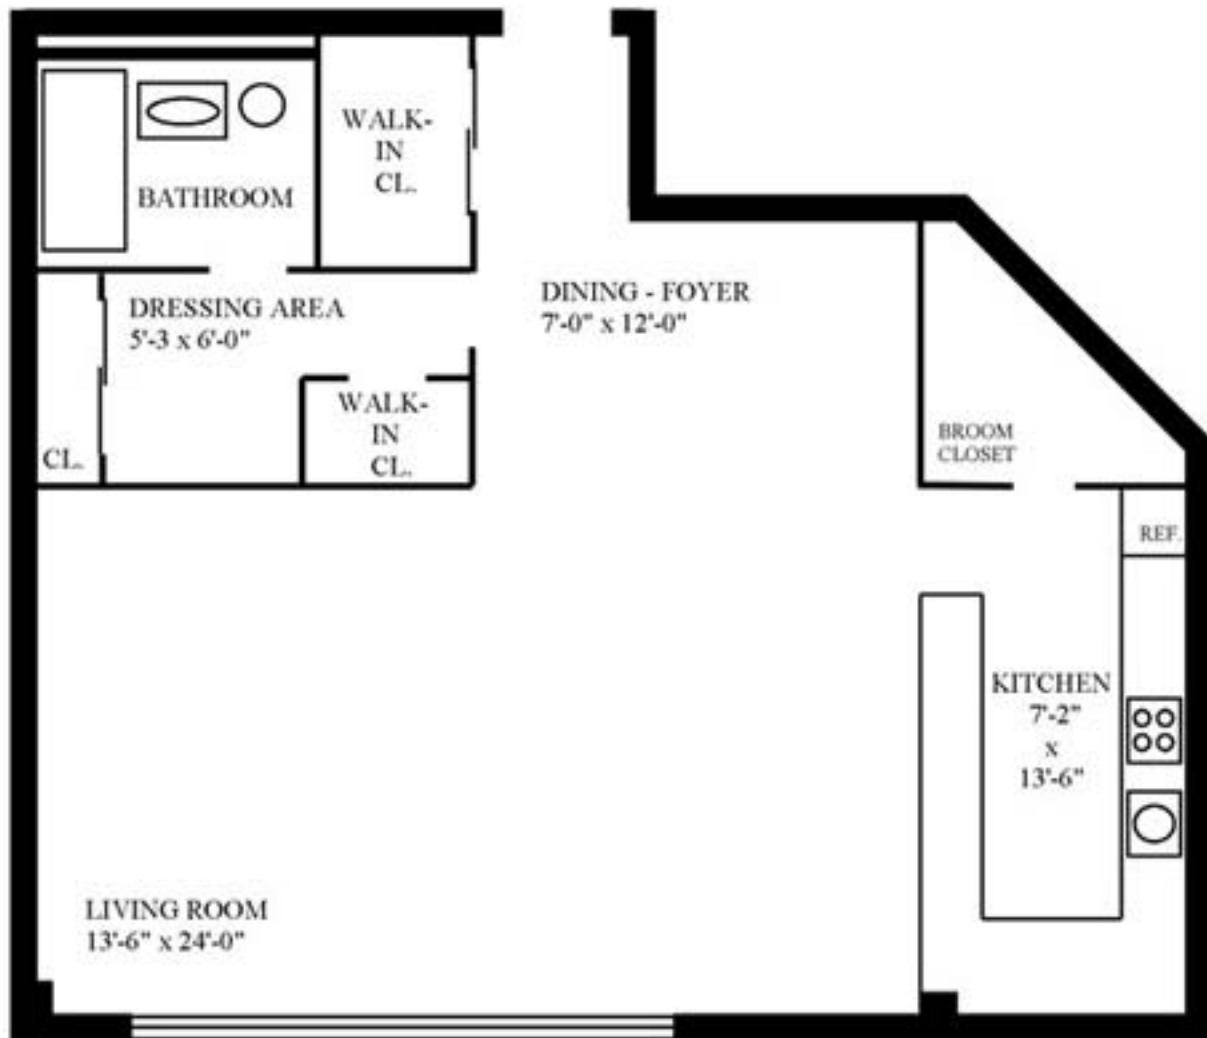

SEA VERGE

OCEANFRONT RENTALS

APARTMENT P STUDIO APARTMENT

Sea Verge Apartments
385 Ocean Blvd.
Long Branch, NJ 07740

Rental Office Hours:
Monday - Saturday 10AM-5PM
Sundays 1PM - 5PM
Phone (888) 703-9862
www.SeaVerge.com